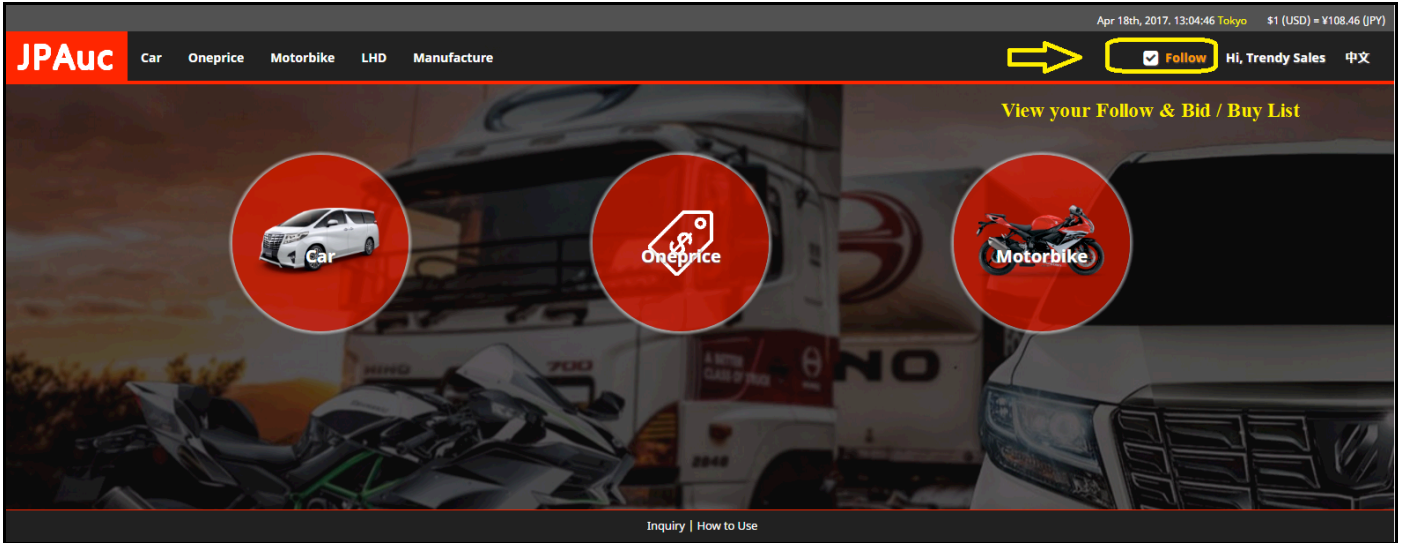

Follow

This function is available for Member only.

Select Follow to access your Follow List & Bid/ Buy List.