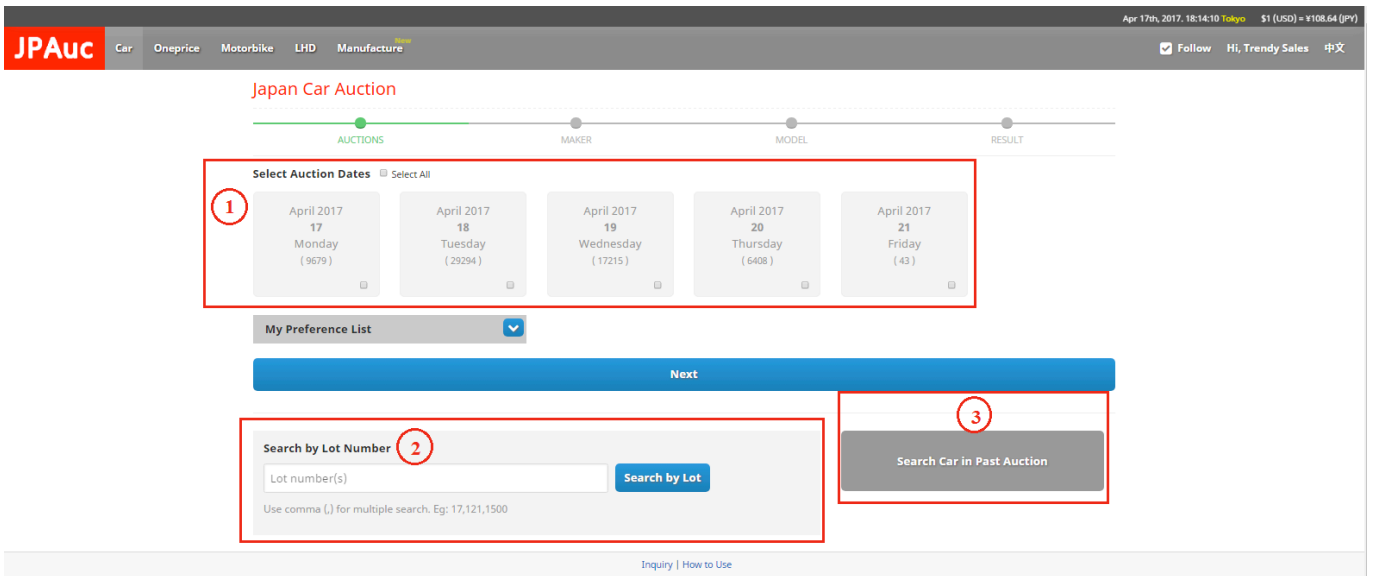

Login with your Username and Password – received from your Japan Agent

Once Login – Check your account Name
Position for Logout button is in this Menu
Check for Inquiry (Access to ask question regarding JPAUC)

Japan Car Auction

To access Japan Car Auction section of JPAUC, click the **Japan Car Auction** box or **Car** menu.

1. Search by auction date -> Maker -> Model
2. Search by Lot Number
3. Search Past Auction Result