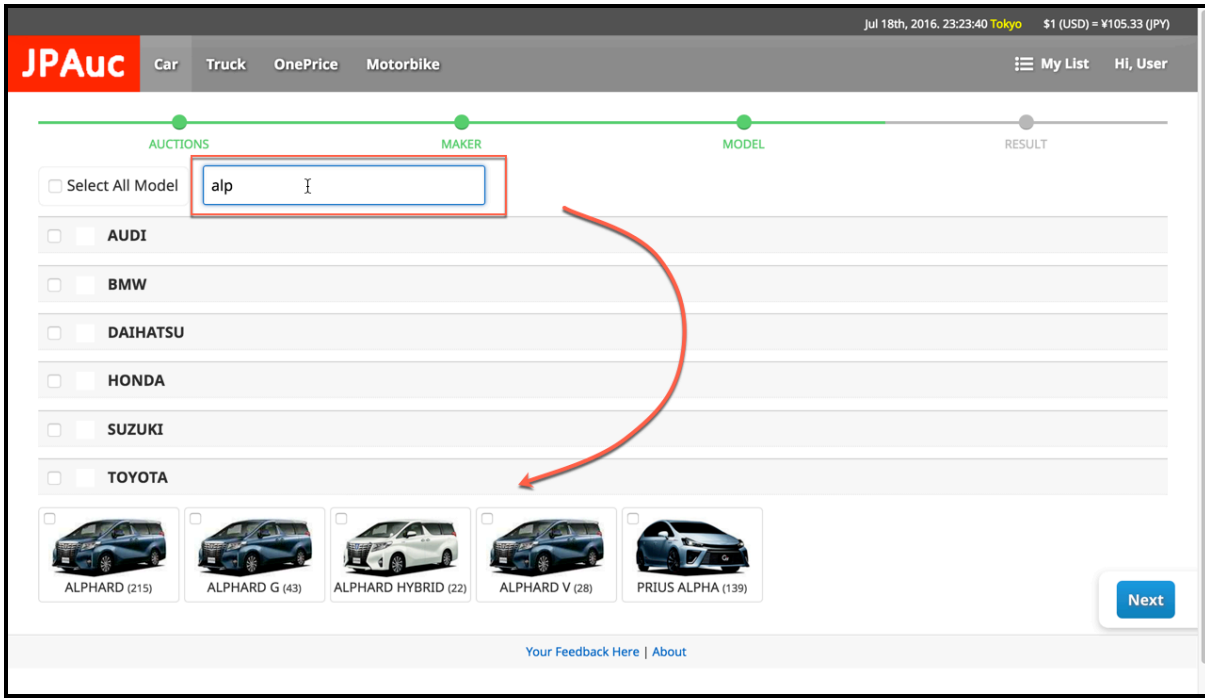

Select Model

Select specific Model from List of Maker then Click Next