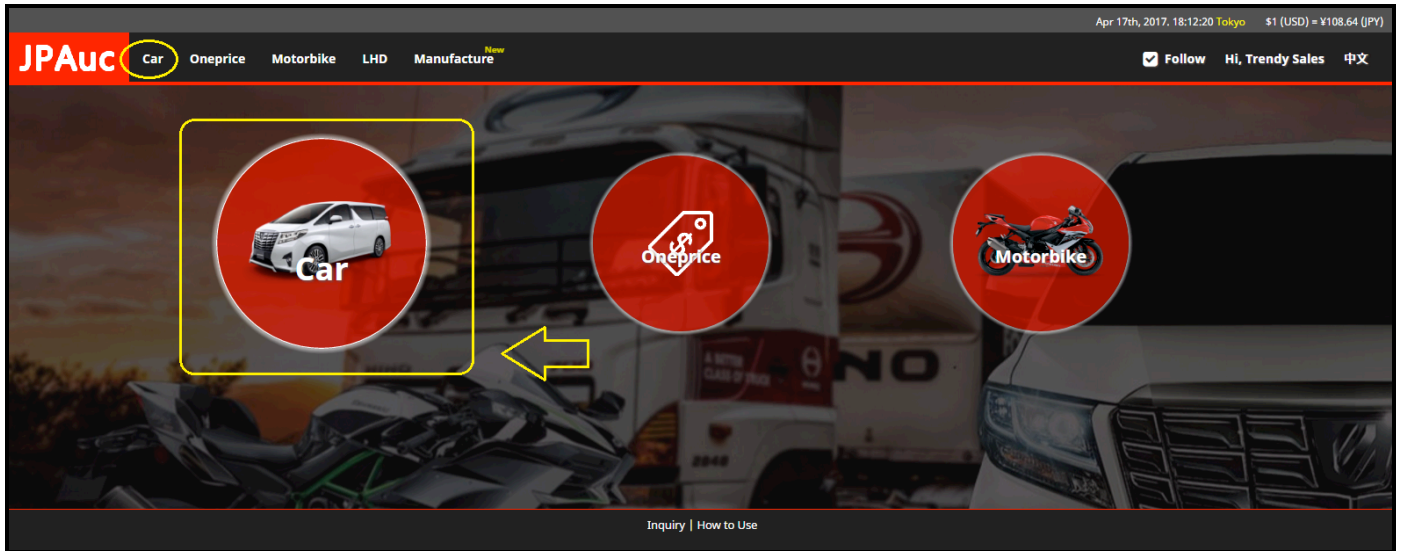

Japan Car Auction

To access Japan Car Auction section of JPAUC, click the **Japan Car Auction** box or **Car** menu.

1. Search by auction date -> Maker -> Model
2. Search by Lot Number
3. Search Past Auction Result