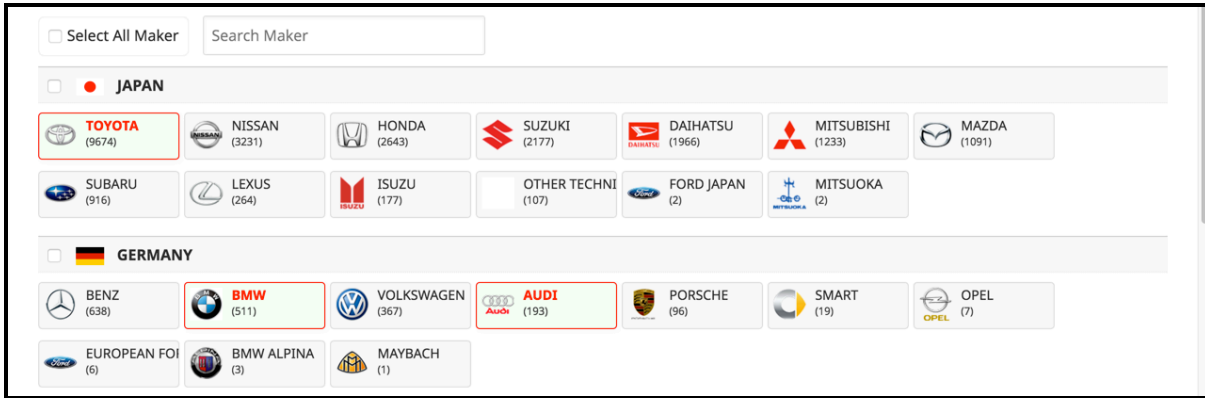

You can select all makers from or all makers from just one country by selecting country flag.