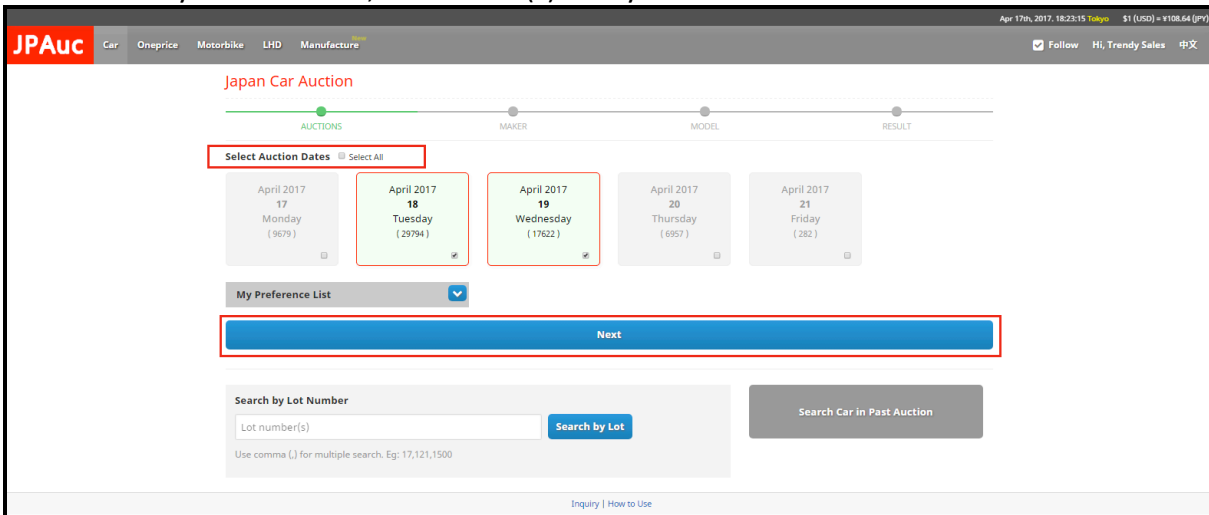

Japan Car Auction

To access Japan Car Auction section of JPAUC, click the **Japan Car Auction** box or **Car** menu.

1. Search by auction date -> Maker -> Model
2. Search by Lot Number
3. Search Past Auction Result

Search by Auction Date

To start search by Auction Date, select date(s) that you want to look for and click **Next** button.

Select Maker

The screenshot shows the JPAuc website interface. At the top, there's a navigation bar with 'Car', 'Truck', 'OnePrice', and 'Motorbike' options. A progress bar indicates the current step is 'MAKER'. Below the progress bar, there's a search box with 'toyo' entered. The 'TOYOTA' maker is selected and highlighted with a red box. The interface shows various car makers grouped by country, including Japan, Germany, USA, England, Italy, France, Sweden, and Korea. A 'Next' button is visible at the bottom right.