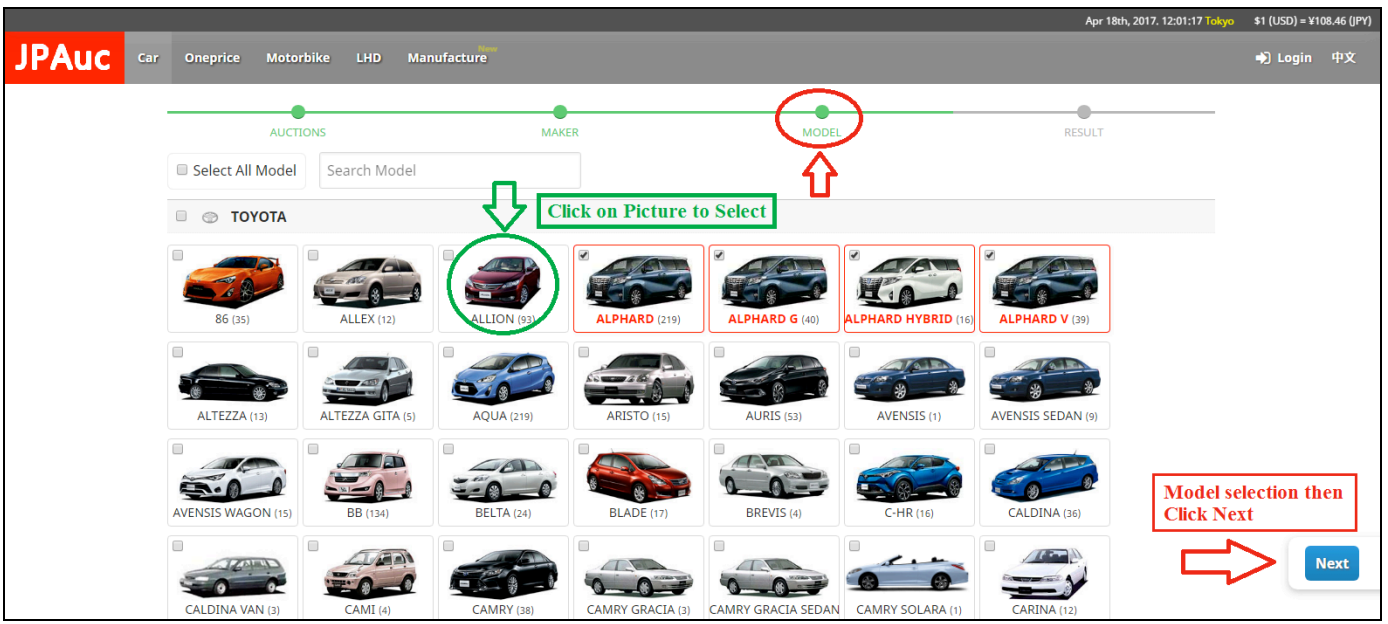

Select Model

Select specific Model from List of Maker then Click Next