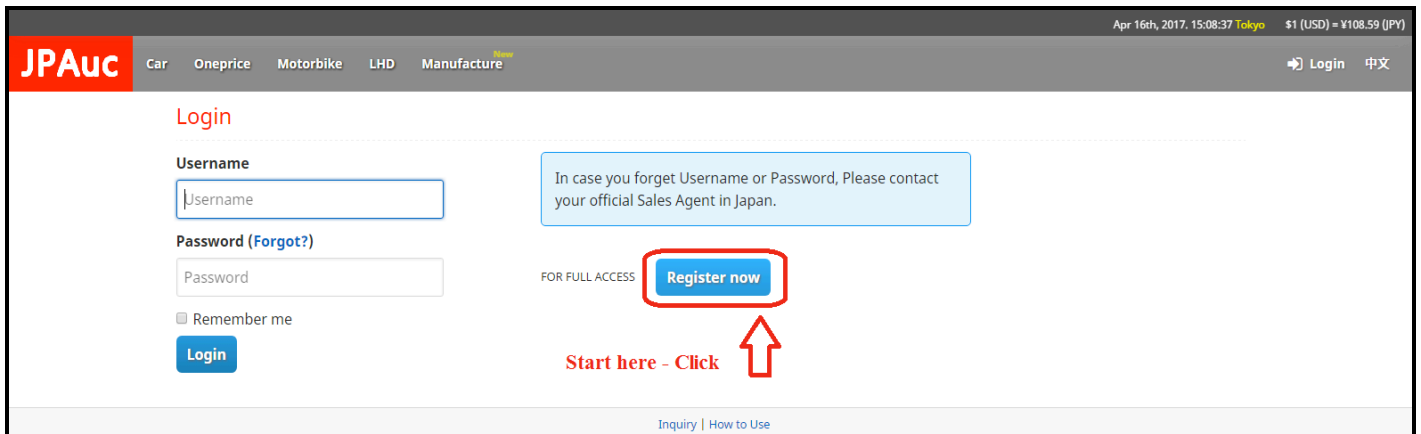

Join us, Start with Registration

1. **Full Name:** Your Name
2. **Email:** Your active e-mail address
3. **Re-confirm email:** input same email address to ensure no miss type
4. **Country :** Select your country
5. **Phone Number:** Input your active phone number for direct contact from Agent
6. **Buying Agent in Japan:** Current Japan buying agent company name if you already have one.
7. You will need to check the terms and conditions agreement acknowledgement.
8. Click **Register** button to finish the registration process.
9. You will have the activation link sent to email address that you use for registration. Please check your inbox, click the activation link and wait for Password from Japan Agent.