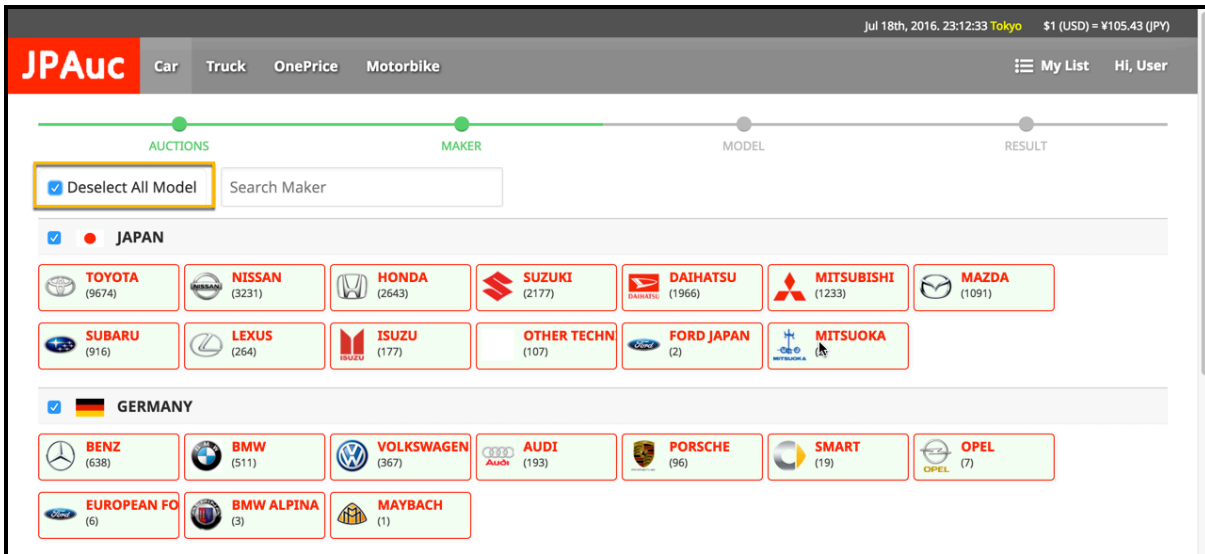

You can select all makers from or all makers from just one country by selecting country flag.