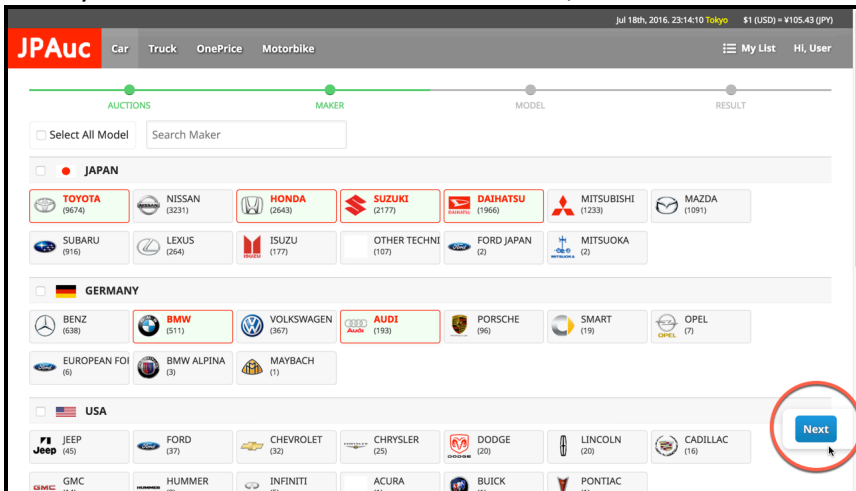

You can remove your selection by clicking the icon / checkbox once again.

Once you are finished with Maker selection, click Next button.