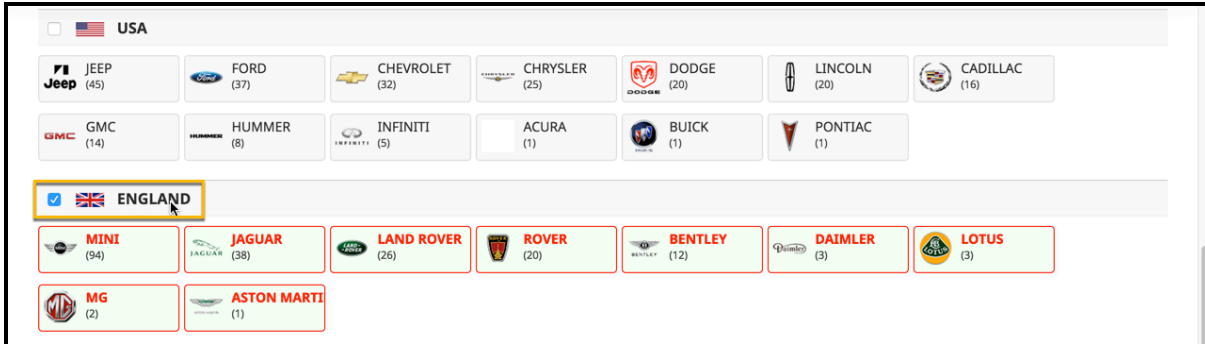

You can select all makers from or all makers from just one country by selecting country flag.