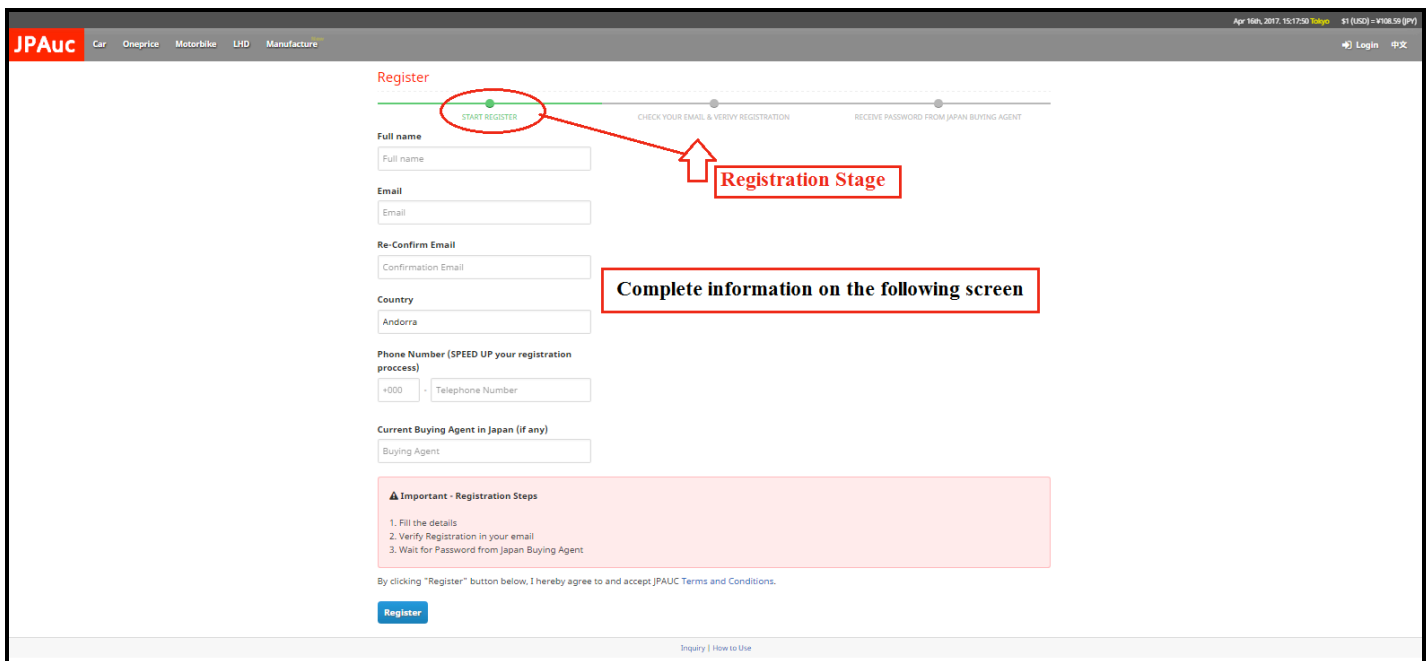

Join us, Start with Registration

1. **Full Name:** Your Name
2. **Email:** Your active e-mail address
3. **Re-confirm email:** input same email address to ensure no miss type
4. **Country :** Select your country
5. **Phone Number:** Input your active phone number for direct contact from Agent
6. **Buying Agent in Japan:** Current Japan buying agent company name if you already have one.
7. You will need to check the terms and conditions agreement acknowledgement.
8. Click **Register** button to finish the registration process.
9. You will have the activation link sent to email address that you use for registration. Please check your inbox, click the activation link and wait for Password from Japan Agent.